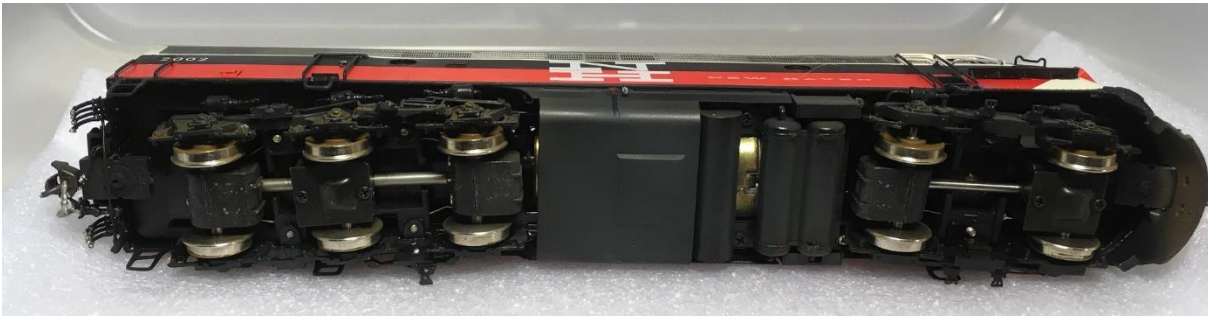

Amtrak 706, P32AC-DM, Ajin Korea 9-1995. No box

CSX 600, C60AC OMI 6560.1 #007-105 Mar 1997 Ajin, no box

CSX 701, SD70MAC, OMI-6612.1 #12-52 Jun 1998 Ajin, no box

CSX 704, SD70MAC, OMI-6612.1 #32-52 Jun 1998 Ajin, no box

MTA 201, P32AC-DM, Ajin 9-1995, no box

NH 2002, FL9, Ajin 5-1991, no box

Seaboard 3101, E4 B-unit, Life-Like, no box

Sante Fe #80-?-85, E8/9 A-B-A, Life Like, no box

LN Louisville & Nashville #759, E7A, Broadway Limited Imports #746

E6A, Broadway Limited Imports #785 Chassis Only/Sound

KCC Kennecott Copper ROAD #904, SD-24, Atlas #7588

Seaboard 3104, E6 B-unit, Proto 2000 Series #23237

Seaboard 3015, E6 , Proto 2000 Series #23234

RF&P Richmond Fredericksburg & Potomac 1051, E8/9 B-unit, Proto 2000 Series #30800