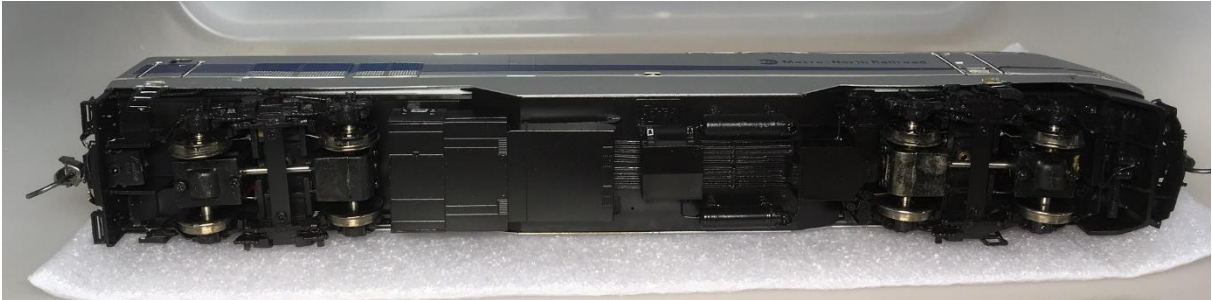

Amtrak 706, P32AC-DM, Ajin Korea 9-1995. No box

CSX 600, C60AC OMI 6560.1 #007-105 Mar 1997 Ajin, no box

CSX 701, SD70MAC, OMI-6612.1 #12-52 Jun 1998 Ajin, no box

CSX 704, SD70MAC, OMI-6612.1 #32-52 Jun 1998 Ajin, no box

MTA 201, P32AC-DM, Ajin 9-1995, no box

NH 2002, FL9, Ajin 5-1991, no box

Seaboard 3101, E4 B-unit, Life-Like, no box

Sante Fe #80-?-85, E8/9 A-B-A, Life Like, no box

LN Louisville & Nashville #759, E7A, Broadway Limited Imports #746

E6A, Broadway Limited Imports #785 Chassis Only/Sound

KCC Kennecott Copper ROAD #904, SD-24, Atlas #7588

Seaboard 3104, E6 B-unit, Proto 2000 Series #23237

Seaboard 3015, E6 , Proto 2000 Series #23234

RF&P Richmond Fredericksburg & Potomac 1051, E8/9 B-unit, Proto 2000 Series #30800