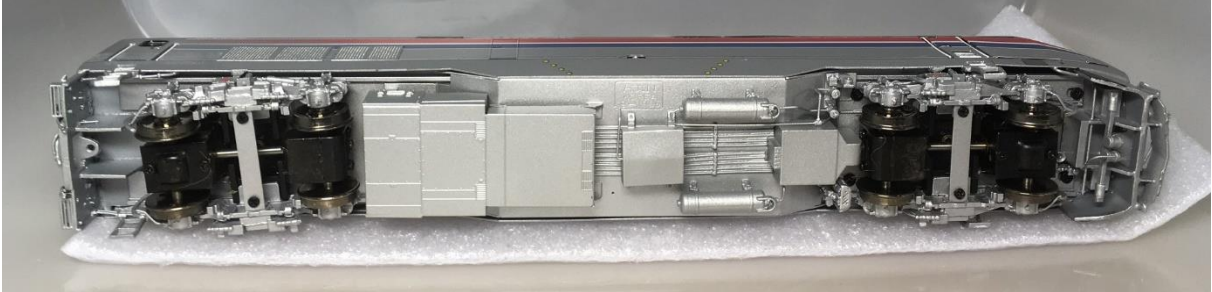

Amtrak 706, P32AC-DM, Ajin Korea 9-1995. No box

CSX 600, C60AC OMI 6560.1 #007-105 Mar 1997 Ajin, no box

CSX 701, SD70MAC, OMI-6612.1 #12-52 Jun 1998 Ajin, no box

CSX 704, SD70MAC, OMI-6612.1 #32-52 Jun 1998 Ajin, no box

MTA 201, P32AC-DM, Ajin 9-1995, no box

NH 2002, FL9, Ajin 5-1991, no box

Seaboard 3101, E4 B-unit, Life-Like, no box

Sante Fe #80-?-85, E8/9 A-B-A, Life Like, no box

LN Louisville & Nashville #759, E7A, Broadway Limited Imports #746

E6A, Broadway Limited Imports #785 Chassis Only/Sound

KCC Kennecott Copper ROAD #904, SD-24, Atlas #7588

Seaboard 3104, E6 B-unit, Proto 2000 Series #23237

Seaboard 3015, E6 , Proto 2000 Series #23234

RF&P Richmond Fredericksburg & Potomac 1051, E8/9 B-unit, Proto 2000 Series #30800