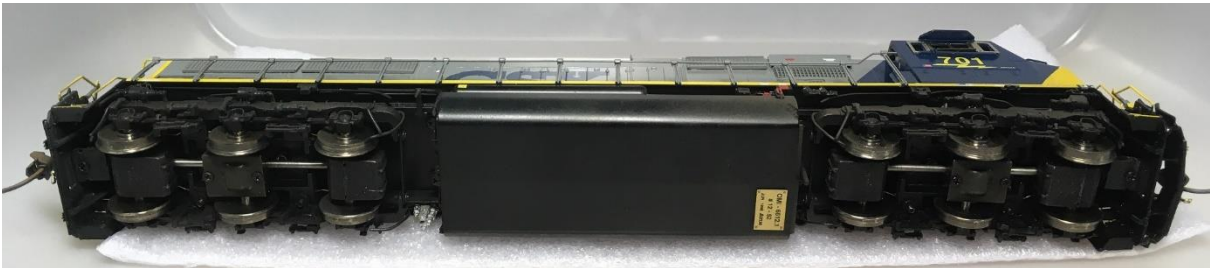

Amtrak 706, P32AC-DM, Ajin Korea 9-1995. No box

CSX 600, C60AC OMI 6560.1 #007-105 Mar 1997 Ajin, no box

CSX 701, SD70MAC, OMI-6612.1 #12-52 Jun 1998 Ajin, no box

CSX 704, SD70MAC, OMI-6612.1 #32-52 Jun 1998 Ajin, no box

MTA 201, P32AC-DM, Ajin 9-1995, no box

NH 2002, FL9, Ajin 5-1991, no box

Seaboard 3101, E4 B-unit, Life-Like, no box

Sante Fe #80-?-85, E8/9 A-B-A, Life Like, no box

LN Louisville & Nashville #759, E7A, Broadway Limited Imports #746

E6A, Broadway Limited Imports #785 Chassis Only/Sound

KCC Kennecott Copper ROAD #904, SD-24, Atlas #7588

Seaboard 3104, E6 B-unit, Proto 2000 Series #23237

Seaboard 3015, E6 , Proto 2000 Series #23234

RF&P Richmond Fredericksburg & Potomac 1051, E8/9 B-unit, Proto 2000 Series #30800